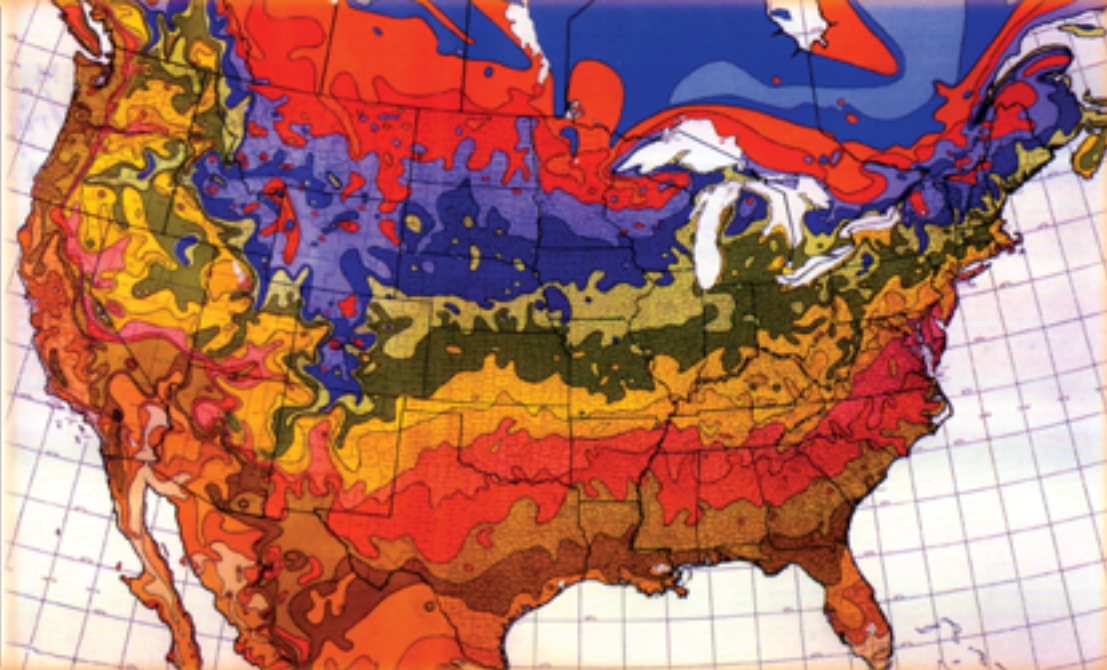

AVERAGE ANNUAL MINIMUM TEMPERATURE

Temperature (°C)	Zone	Temperature (°F)
-45.6 and Below	1	Below -50
-42.8 to -45.5	2a	-45 to -50
-40.0 to -42.7	2b	-40 to -45
-37.3 to -39.9	3a	-35 to -40
-34.5 to -37.2	3b	-30 to -35
-31.7 to -34.4	4a	-25 to -30
-28.9 to -31.6	4b	-20 to -25
-26.2 to -28.8	5a	-15 to -20
-23.4 to -26.1	5b	-10 to -15
-20.6 to -23.3	6a	-5 to -10
-17.8 to -20.5	6b	0 to -5
-15.0 to -17.7	7a	5 to 0
-12.3 to -14.9	7b	10 to 5
-9.5 to -12.2	8a	15 to 10
-6.7 to -9.4	8b	20 to 15
-3.9 to -6.6	9a	25 to 20
-1.2 to -3.8	9b	30 to 25
1.6 to -1.1	10a	35 to 30
4.4 to 1.7	10b	40 to 35
4.5 and Above	11	40 and Above

Photo Credit: Agricultural Research Service, USDA